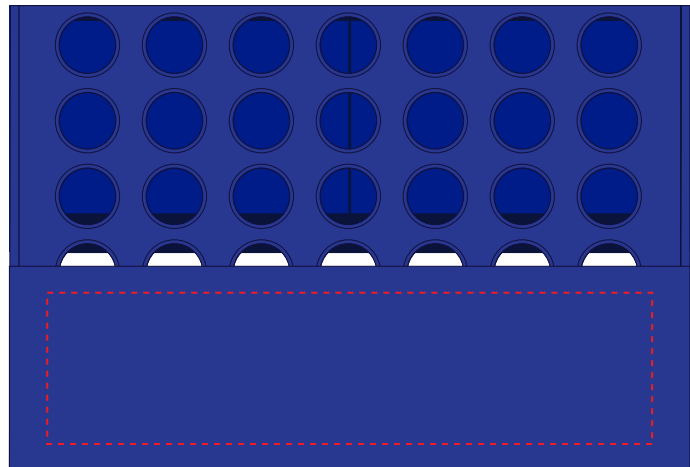

Your Ref:	Quantity:	Product Code: ZA224
Our Ref:	Version: 1	Product Colour: BLUE

PRINTING CONCERNS:

We stock this item in the following colours

PANTONE REFERENCE(S)
 Full Colour Print

ARTWORK SCALE 50%

Product Image for visualisation
- colours may vary

ARTWORK SCALE 100%
Digital Area: 160mm x 40mm

The dashed line is to demonstrate print area and will not appear on your printed item

PLEASE NOTE:

- All colours including print and product are for visual purposes only and should not be regarded as the actual colour of the product and print.
- Some products may vary from batch to batch and may differ from previous orders.
- The colour and texture of a product can also have an effect on the final print colour.
- By approving this order we accept that you understand these terms.